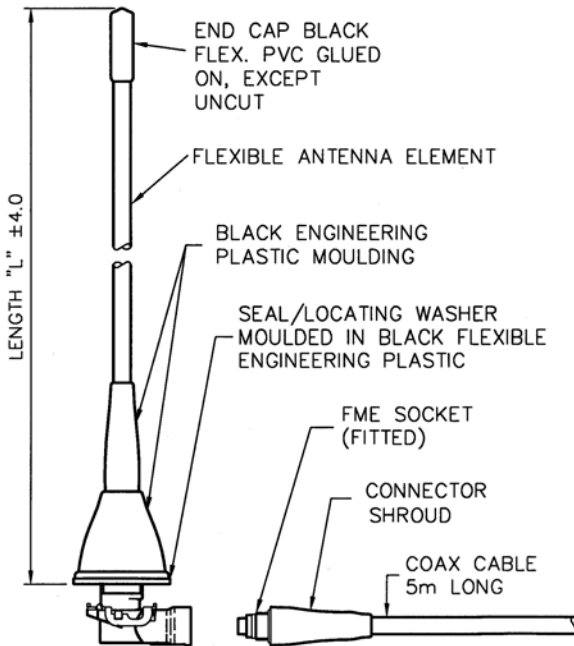

DAB Eurobase ¼ wave flexible whip Antenna

Electrical Data

Frequency Range (MHz)	224
Operational Bands	DAB
VSWR	Tx ≤ 1.5:1, Rx ≤ 2:1
Gain: Isotropic	2dBi
Compared with ¼ wave	0dB
Polarisation	Vertical

Mechanical Data

Length of Whip (mm)	293
Height of Whip Mounted (mm)	315
Weight (g)	
Operating Temp (°C)	-40° / +80°C
Whip Material	Stainless Steel
Colour	Black

Mounting Data

Fixing	Panel Mount	
Adaptor Cap Dimensions (mm)	Height	28
	Diameter	27
Adaptor Cap Material	Black Engineering Plastic	
Colour	Black	
Earthing Bracket Dimensions (mm)	Height	24.5
	Width	30
Termination	FME Socket	

Fixing Data

Panel Thickness (mm)	0 - 4	
Hole Size (mm)	Fit From Inside	12
	Fit From Outside	16

Cable Data

Cable Length	Various Cable Configurations Available

Part No.	Freq Range (MHz)	Length 'L' (mm)
EBMF-TET	224	315