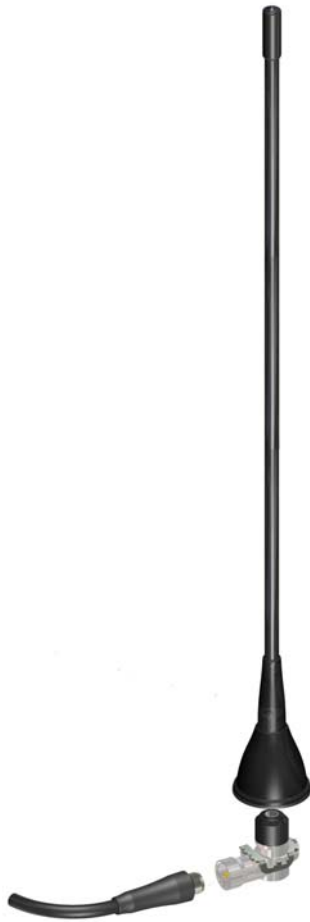

## DAB Eurobase ¼ wave flexible whip Antenna

### Electrical Data

Frequency Range (MHz)	224
Operational Bands	DAB
VSWR	Tx ≤ 1.5:1, Rx ≤ 2:1
Gain: Isotropic	2dBi
Compared with ¼ wave	0dB
Polarisation	Vertical

### Mechanical Data

Length of Whip (mm)	293
Height of Whip Mounted (mm)	315
Weight (g)	
Operating Temp (°C)	-40° / +80°C
Whip Material	Stainless Steel
Colour	Black

### Mounting Data

Fixing	Panel Mount	
Adaptor Cap Dimensions (mm)	Height	28
	Diameter	27
Adaptor Cap Material	Black Engineering Plastic	
Colour	Black	
Earthing Bracket Dimensions (mm)	Height	24.5
	Width	30
Termination	FME Socket	