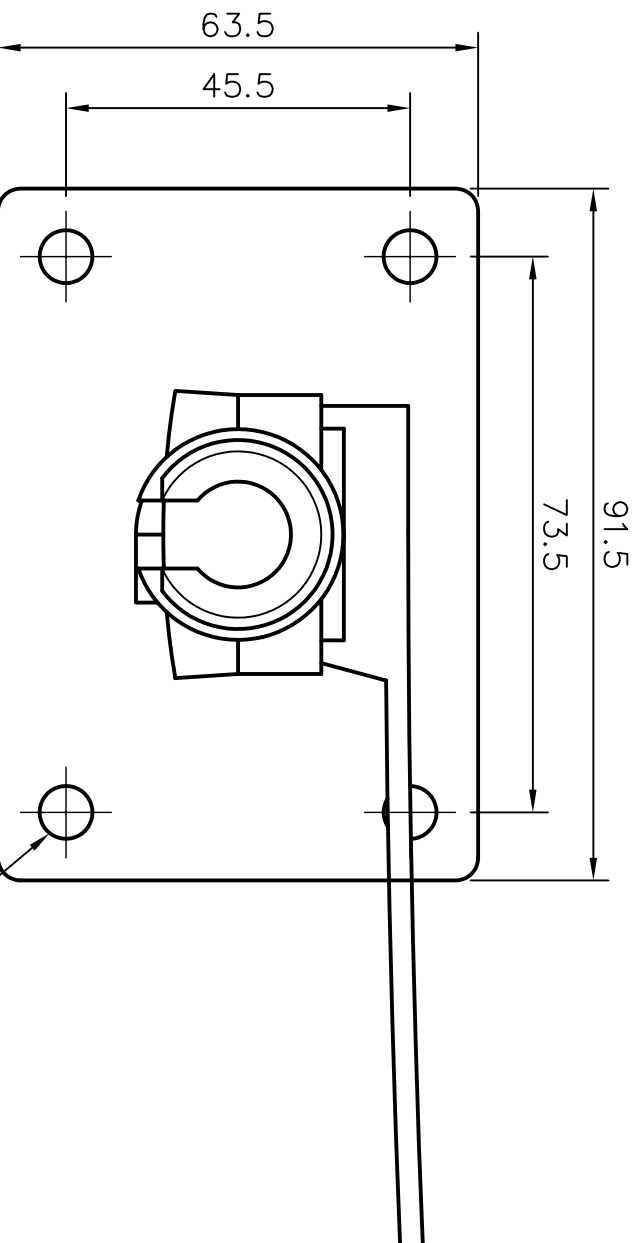

NDRS-SL

DRG. No.

THIS IS A PROPRIETARY ITEM OF PANORAMA ANTENNAS LTD. AND COULD BE SUBJECT TO CHANGE WITHOUT PRIOR NOTICE. THIS ITEM IS RoHS COMPLIANT.

— DENOTES LATEST ISSUE CHANGES

117

C/NOTE	ISSUE	DATE	APPROVAL	FINISH	TOLERANCES UNLESS OTHERWISE STATED	TITLE	DRAWN	DO.CHECK	SCALE	DIMENSIONS
				ELECTRO POLISHED	0 DEC. PLACE ± 0.5 2 DEC. PLACES ± 0.1	STAINLESS STEEL RATCHET MOUNT – SLOTTED	B.L.	K.D.	1:1	IN mm
					1 DEC. PLACE ± 0.2 ANGULAR $\pm 1'$					
01019	1	14.03.08	K.D.							
01019	2	13.10.08	K.D.							
01019	3	23.10.08	A.J.							