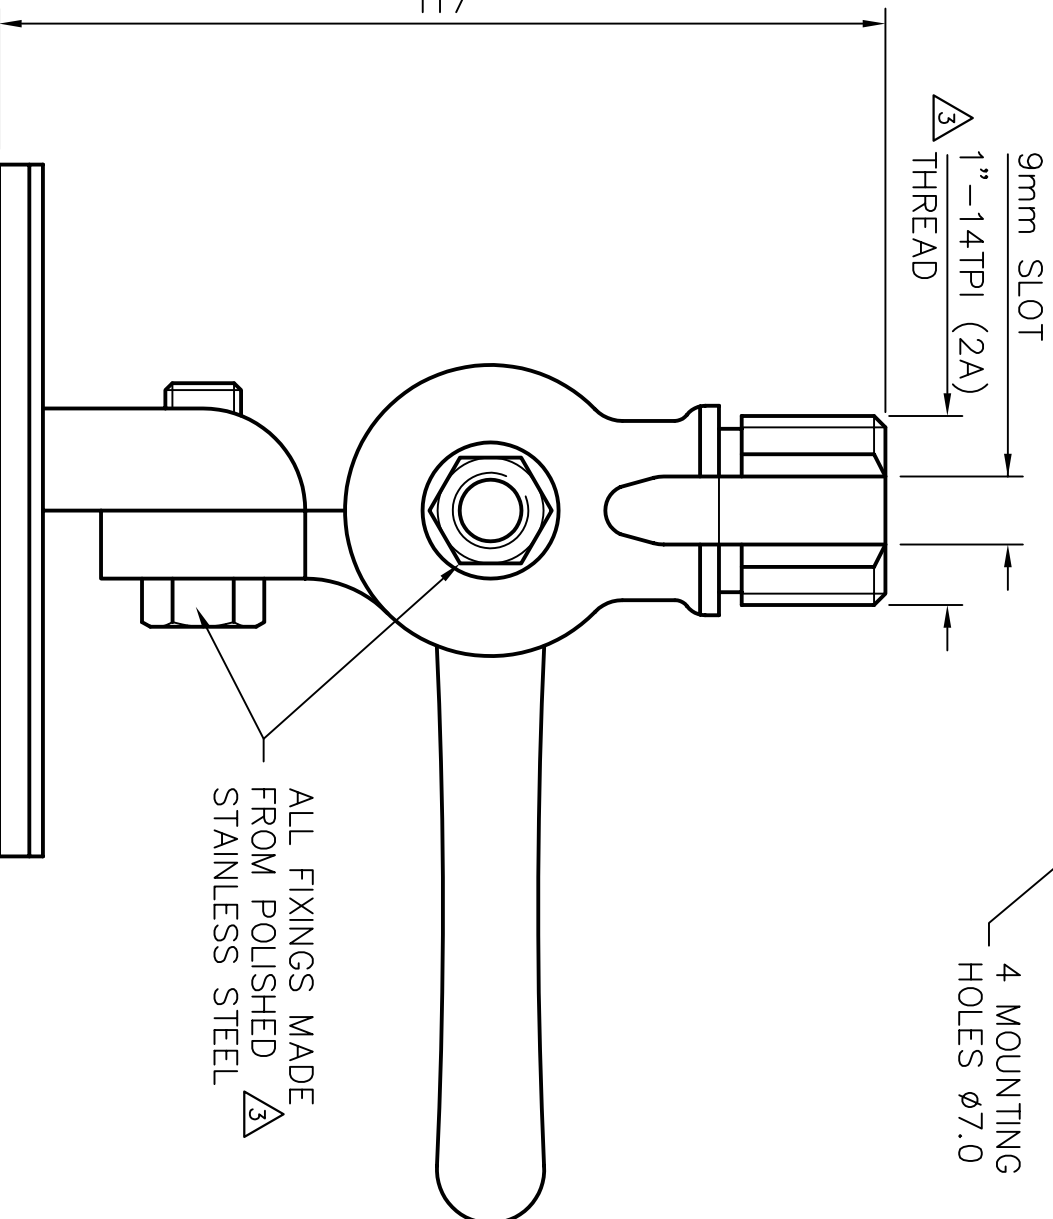

NDRS-SL

DRG. No.

THIS IS A PROPRIETARY ITEM OF PANORAMA ANTENNAS LTD. AND COULD BE SUBJECT TO CHANGE WITHOUT PRIOR NOTICE. THIS ITEM IS RoHS COMPLIANT.

— DENOTES LATEST ISSUE CHANGES

117

C/NOTE	ISSUE	DATE	APPROVAL	FINISH	TOLERANCES UNLESS OTHERWISE STATED	TITLE	DRAWN	DO.CHECK	SCALE	DIMENSIONS
				ELECTRO POLISHED	0 DEC. PLACE ± 0.5 2 DEC. PLACES ± 0.1	STAINLESS STEEL RATCHET MOUNT – SLOTTED	B.L.	K.D.	1:1	IN mm
					1 DEC. PLACE ± 0.2 ANGULAR $\pm 1'$					
01019	1	14.03.08	K.D.							
01019	2	13.10.08	K.D.							
01019	3	23.10.08	A.J.							