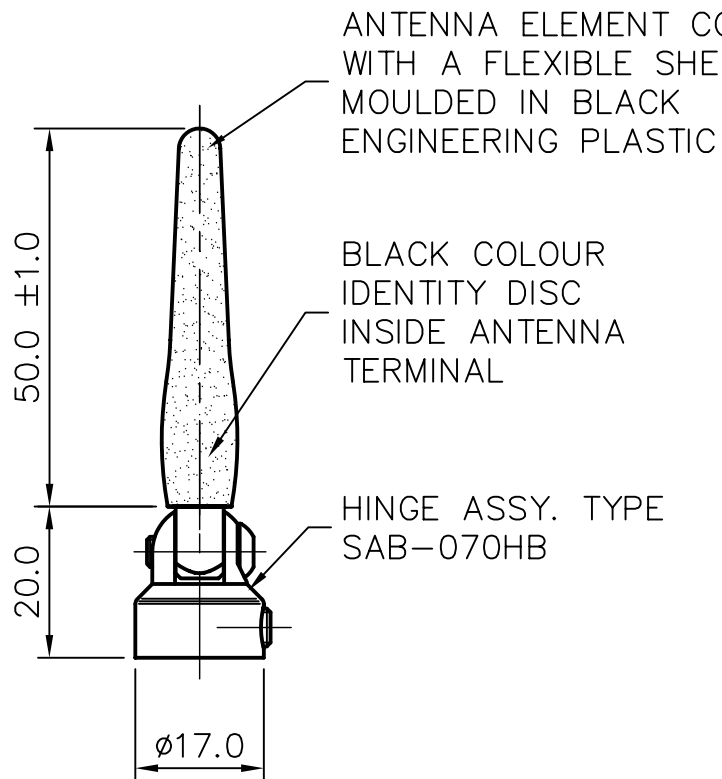

THIS IS A PROPRIETARY ITEM OF PANORAMA ANTENNAS LTD. AND COULD BE SUBJECT TO CHANGE WITHOUT PRIOR NOTICE. THIS ITEM IS RoHS COMPLIANT.

OPERATING FREQUENCIES: -

- AMPS: 805-894 MHz.
- GSM: 890-960 MHz.
- PCN: 1710-1880 MHz.
- PCS: 1850-1990 MHz.
- UMTS: 1900-2170 MHz.

DRG. No.		AC3QH-B	
TITLE			
MULTI FREQ. 1/4W. HINGED ANTENNA ELEMENT FOR M8 BASE			
MATERIAL			
FINISH			
DRAWN	B.L.	DO.CHECK	K.D.
SCALE 1:1 & 2:1		DIMENSIONS IN mm	
TOLERANCES UNLESS OTHERWISE STATED			
0 DEC. PLACE ±0.5		2 DEC. PLACES ±0.1	
1 DEC. PLACE ±0.2		ANGULAR ±1°	
DO NOT SCALE	PROJECTION		
C/NOTE	ISSUE	DATE	APPROVAL
01019	1	31.01.07	K.D.
- DENOTES LATEST ISSUE CHANGES			
THIS DOCUMENT MUST NOT BE COPIED OR DISCLOSED TO A THIRD PARTY WITHOUT THE WRITTEN CONSENT OF PANORAMA ANTENNAS LTD.			
© 2007			A4