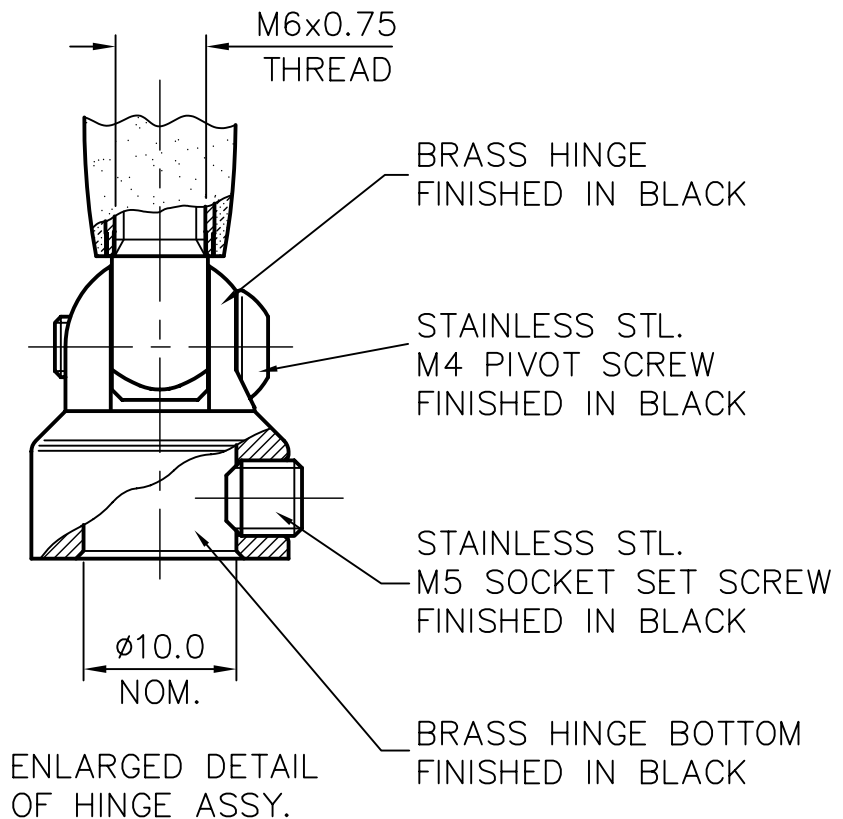

THIS IS A PROPRIETARY ITEM OF PANORAMA ANTENNAS LTD. AND COULD BE SUBJECT TO CHANGE WITHOUT PRIOR NOTICE. THIS ITEM IS RoHS COMPLIANT.

OPERATING FREQUENCIES: -

- AMPS: 805-894 MHz.
- GSM: 890-960 MHz.
- PCN: 1710-1880 MHz.
- PCS: 1850-1990 MHz.
- UMTS: 1900-2170 MHz.

DRG. No.		AC3QH-B	
TITLE			
MULTI FREQ. 1/4W. HINGED ANTENNA ELEMENT FOR M8 BASE			
MATERIAL			
FINISH			
DRAWN	B.L.	DO.CHECK	K.D.
SCALE 1:1 & 2:1		DIMENSIONS IN mm	
TOLERANCES UNLESS OTHERWISE STATED			
0 DEC. PLACE ±0.5		2 DEC. PLACES ±0.1	
1 DEC. PLACE ±0.2		ANGULAR ±1°	
DO NOT SCALE	PROJECTION		
C/NOTE	ISSUE	DATE	APPROVAL
01019	1	31.01.07	K.D.
- DENOTES LATEST ISSUE CHANGES			
THIS DOCUMENT MUST NOT BE COPIED OR DISCLOSED TO A THIRD PARTY WITHOUT THE WRITTEN CONSENT OF PANORAMA ANTENNAS LTD.			
© 2007			A4